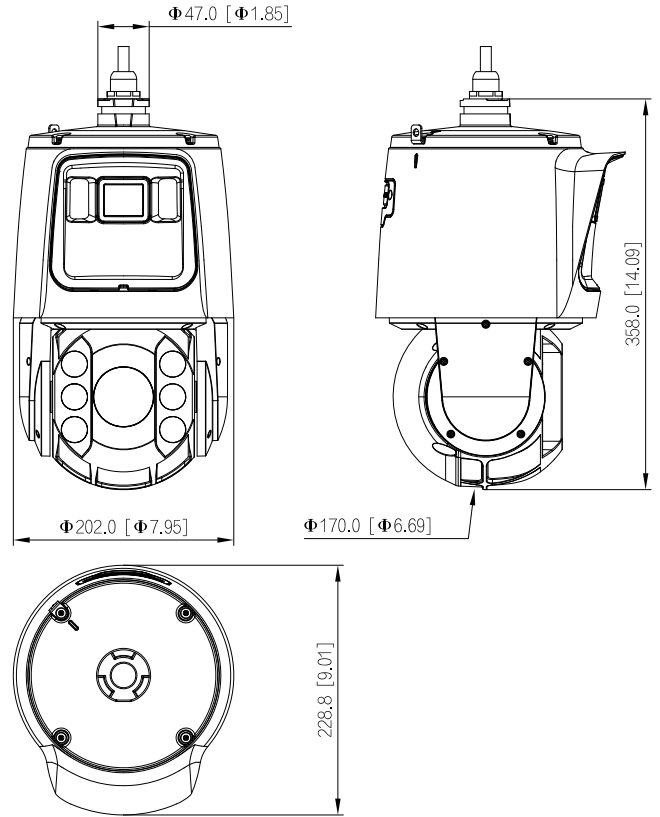

PFA151  
Corner Mount

PFB300C  
Ceiling Mount

PFB301C  
Ceiling Mount

PFB301S-E  
Plane Mount

PFB303S  
Parapet Mount

**Dimensions (mm[inch])**

Wall Mount	Ceiling Mount	Ceiling Mount
PFA114+PFB303W+PFA120	PFA114+PFB300C	PFA114+PFB301C
Pole Mount(Vertical)	Corner Mount	Pole Mount(Horizontal)
PFA114+PFB303W+PFA150	PFA114+PFB303W+PFA151	PFA114+PFB300C+PFA150
Plane Mount	Parapet Mount	
PFA114+PFB301S-E	PFA114+PFB303S	